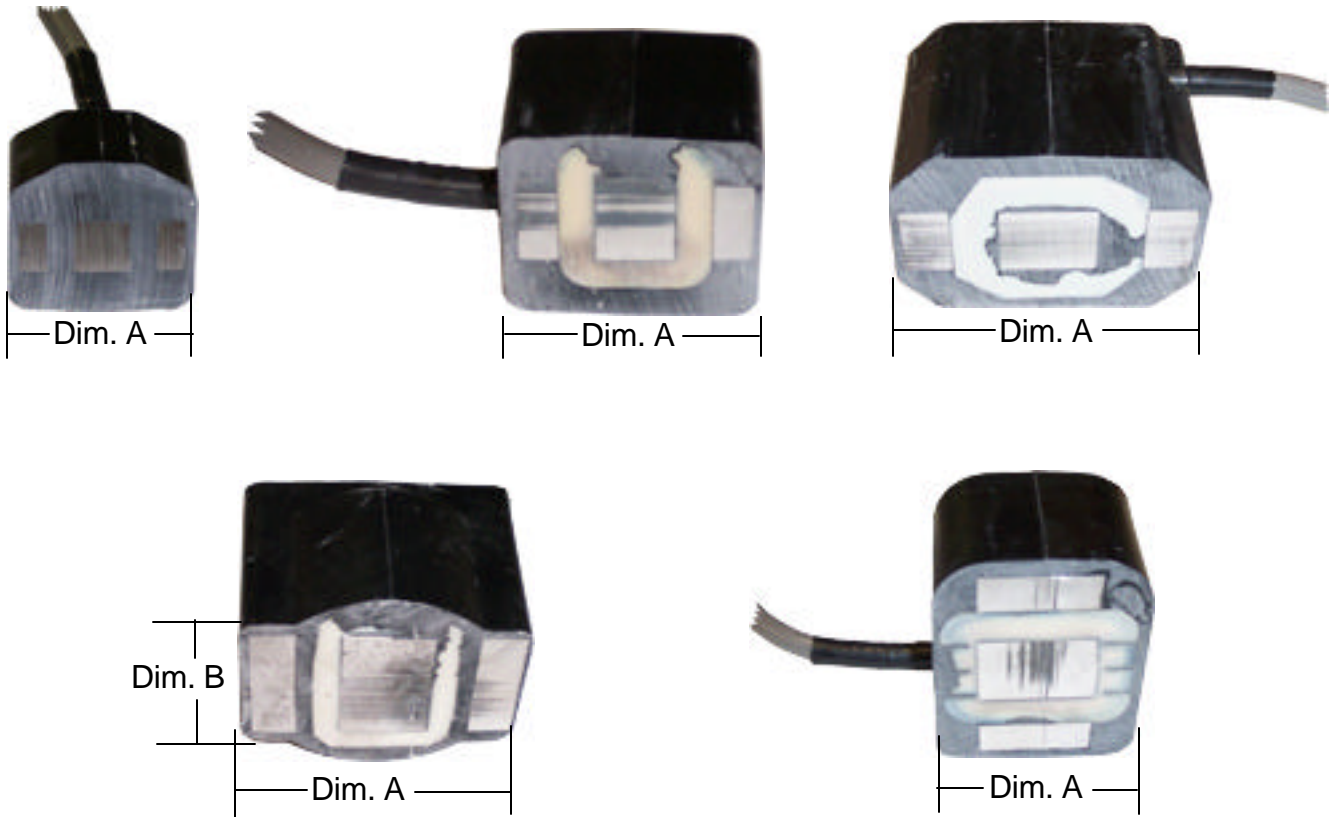

## VIBRATORY COILS

Please use the photo's and chart below to choose the proper replacement coil size and part number for your vibratory drive unit. We also offer CE Marked coils and 15ft cords. Once you have located the part #, call us at 813.855.2685 to place your order.

Please Note: 110V coils have a gray cord and 220V coils have a yellow cord.

Dim. A	Dim. B	Description	110V Part #	220V Part #	15ft Cord	CE Marked
2-1/8"	N/A	6" Coil w/ 7ft Cord	000601200	000601210	Available	Available
2-1/2"	N/A	8" Coil w/ 7ft Cord	000801200	000801210	Available	Available
4"	N/A	12" Coil w/ 7ft Cord	001201200	001201210	Available	Available
4"	2-1/2"	15" Coil w/ 7ft Cord	001501200	001501210	Available	Available
2-3/4"	N/A	S/L Coil w/ 9ft Cord	005001000	005001010	Available	Available